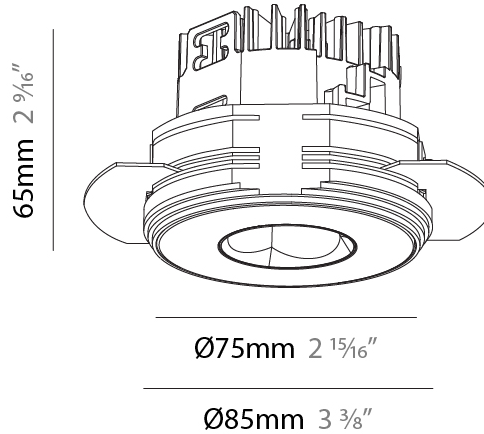

PHYSICAL

Shape: Round
Diameter (mm): 75
Diameter (in): 2 15/16
Height (mm): 65
Height (in): 2 9/16
Ceiling Thickness (mm): 10 / 12.5 / 15 / 25
Ceiling Thickness (in): 3/8 or 1/2 or 9/16 or 1
Min. Recessing Depth (mm): 70
Min. Recessing Depth (in): 2 3/4
Light Distribution: Direct
Diffuser: Lens Pack - Spread Lens / Linear Spread Lens / Honeycomb Louver
Fixture Finish: SSR / BKV / CWI / CRY / HAB / UFT / ITA / RUA / FTG / MYG / LOD / PUS / FRO / FUP / KIA / POP / BLS / SPG / MEY / GOH / GUM / CHC / COM / ABZ / JAG / OBR / MOS / ROR
Fixture Material: Aluminum Die Cast
Cut-out Measurements: 68mm / 2 11/16" Diameter

ELECTRICAL

Lamp Type: LED (Zhaga Standard)
Input Wattage (W): 15
Total Output Wattage (W): 13.6
Dimming: Tri-Mode (Non-Dimming and Phase Dimming (120Vac only) and 0-10V Dimming)
Driver Included: No
Driver Location: Recessed Housing
Driver Type: Constant Current - Universal
Driver Class: Class 2
Input Voltage (V): 120 - 277
Constant Current (MA): 350

LED

Color Temperature (°K): 2700 / 3000 / 3500 / 4000
Max. Delivered Lumen (lm): 1295 / 1377 / 1442 / 1455
Nominal Lumen (lm): 1566 / 1665 / 1743 / 1759
CRI: >90 CRI
Lamp Life (hrs): 50000

OPTICAL

Reflector°: 34
Adjustability: Fixed

RATINGS AND CERTIFICATIONS

Certified By: Certified for North American Standards
IP rating: IP20