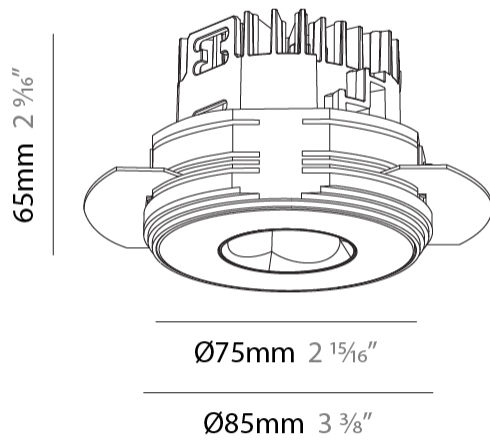

PHYSICAL

Shape: Round
Diameter (mm): 75
Diameter (in): 2 15/16
Height (mm): 65
Height (in): 2 9/16
Ceiling Thickness (mm): 10 / 12.5 / 15 / 25
Ceiling Thickness (in): 3/8 or 1/2 or 9/16 or 1
Min. Recessing Depth (mm): 70
Min. Recessing Depth (in): 2 3/4
Light Distribution: Direct
Diffuser: Lens Pack - Spread Lens / Linear Spread Lens / Honeycomb Louver
Fixture Finish: SSR / BKV / CWI / CRY / HAB / UFT / ITA / RUA / FTG / MYG / LOD / PUS / FRO / FUP / KIA / POP / BLS / SPG / MEY / GOH / GUM / CHC / COM / ABZ / JAG / OBR / MOS / ROR
Fixture Material: Aluminum Die Cast
Cut-out Measurements: 68mm / 2 11/16" Diameter

ELECTRICAL

Lamp Type: LED (Zhaga Standard)
Input Wattage (W): 16
Total Output Wattage (W): 14.6
Dimming: Tri-Mode (Non-Dimming and Phase Dimming (120Vac only) and 0-10V Dimming)
Driver Included: No
Driver Location: Recessed Housing
Driver Type: Constant Current - Universal
Driver Class: Class 2
Input Voltage (V): 120 - 277
Constant Current (MA): 350

LED

Color Temperature (°K): 2700 / 3000 / 3500 / 4000
Max. Delivered Lumen (lm): 1067 / 1150 / 1217 / 1220
Nominal Lumen (lm): 1393 / 1501 / 1589 / 1592
CRI: >90 CRI
Lamp Life (hrs): 50000

OPTICAL

Reflector°: 14
Adjustability: Fixed

RATINGS AND CERTIFICATIONS

Certified By: Certified for North American Standards
IP rating: IP20